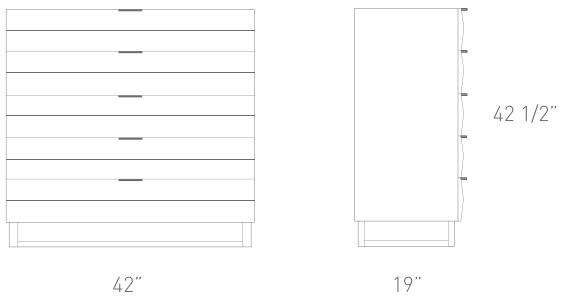

INTER VERSION

\ fiche technique

Commode 5 tiroirs \
5 drawer chest