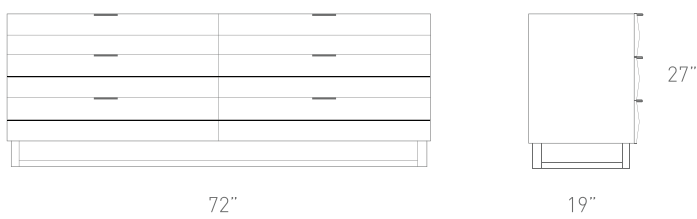

Commode 6 tiroirs \
6 drawer chest