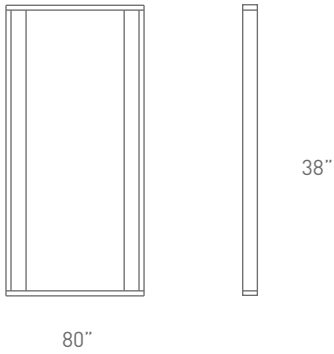

18 3/4"

19"

23 7/8"

Table de chevet 2 tiroirs \
Bedside table 2 drawers

26 3/4"

19"

64 3/8"

Semainier \
Wardrobe

67"

19"

32"

Commode 6 tiroirs \
6 drawers chest

75 1/8"

19"

23 7/8"

Commode 6 tiroirs \
6 drawers chest

INTER VERSION

\ fiche technique

Miroir \
Mirror

Dimensions standards \ 75"
Standard dimensions 93"

Lit Double
Lit Queen

Dimensions standards \ 75" + 17 1/2 par chevet
Standard dimensions 93" + 17 1/2 " "

Lit Double
Lit Queen