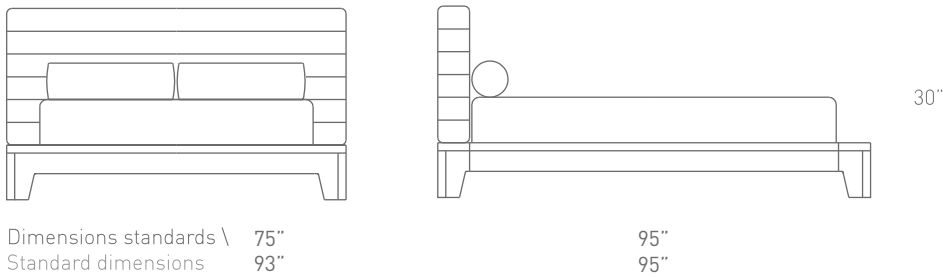

18 3/4"

19"

23 7/8"

Table de chevet 2 tiroirs \
Bedside table 2 drawers

26 3/4"

19"

64 3/8"

Semainier \
Wardrobe

INTER VERSION

\ fiche technique

Miroir \
Mirror

Dimensions standards \ 75"
Standard dimensions 93"

Lit Double
Lit Queen

Dimensions standards \ 75" + 17 1/2 par chevet
Standard dimensions 93" + 17 1/2 " "

Lit Double
Lit Queen